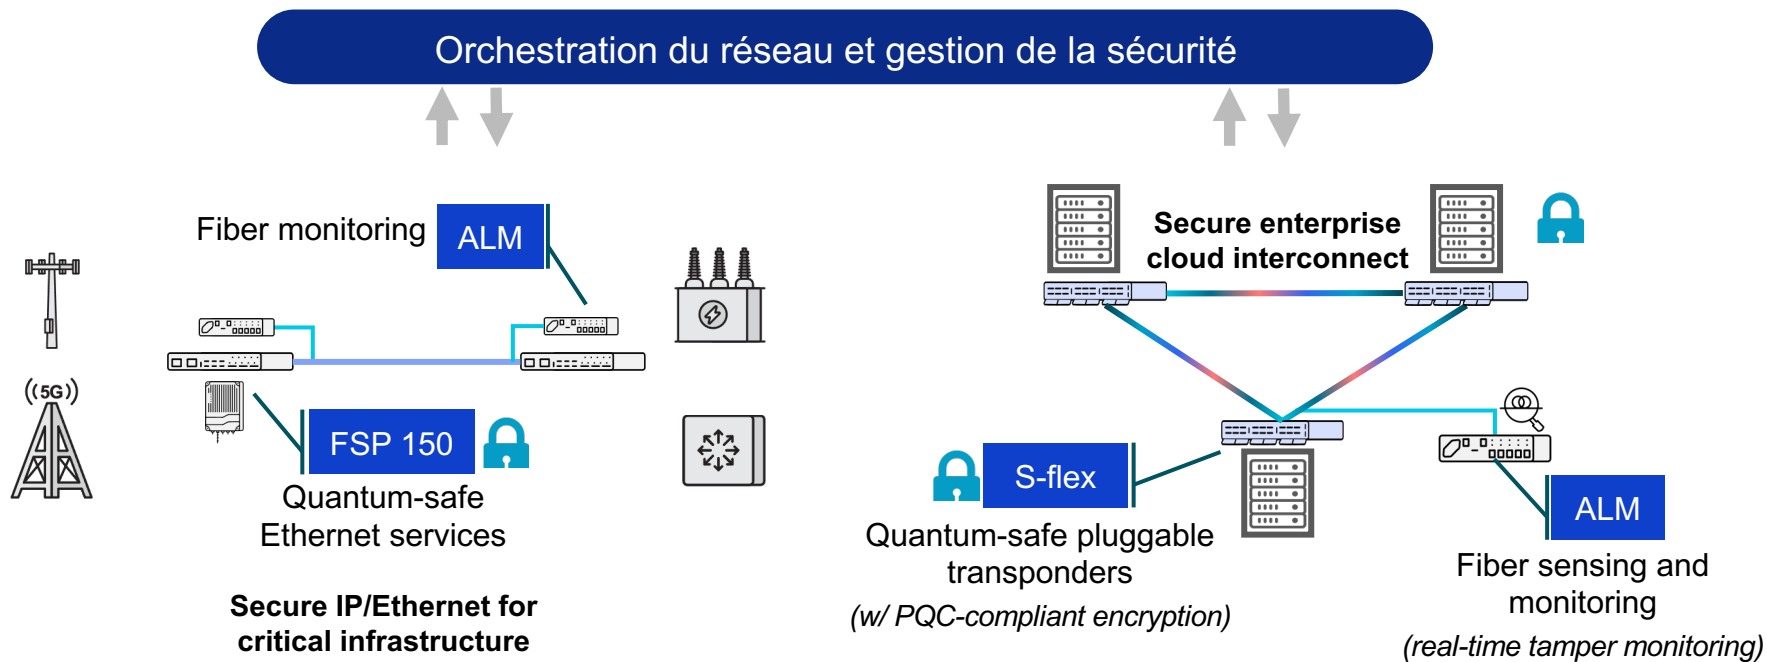

Des solutions réseaux "Quantum-safe"

La sécurisation des données sensibles (privé-public) : banques, gouvernement,...