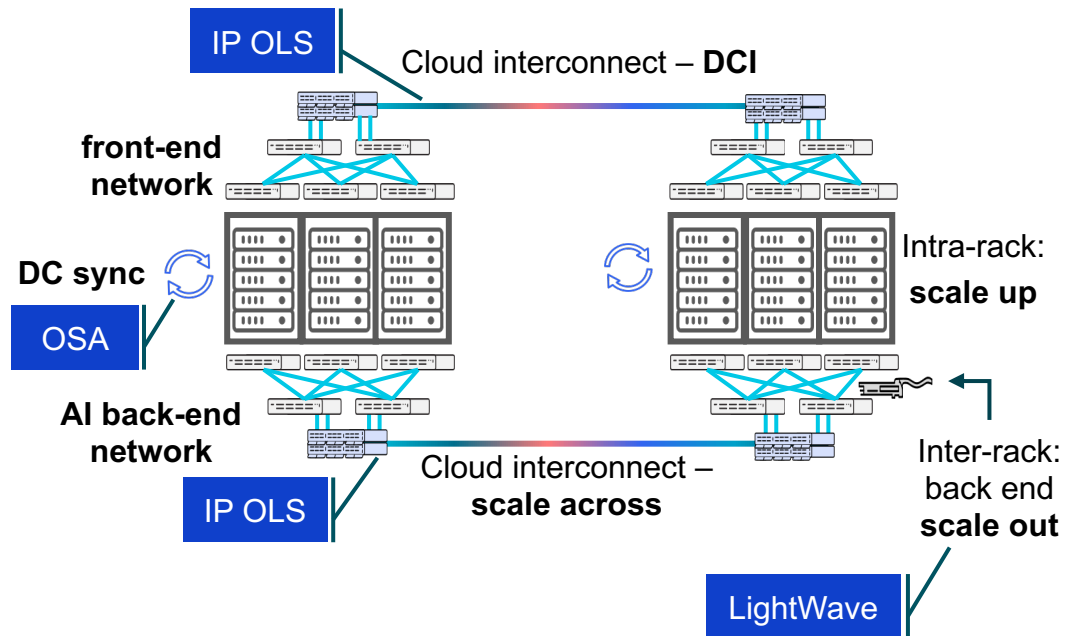

Switzerland
(Neuchatel)

Oscillquartz HQ (synchronization and timing), R&D and operations

The background features a series of glowing blue lines that form a continuous, wavy path across the frame. The lines are composed of many thin, parallel strands, creating a sense of depth and movement. The path starts on the left, curves upwards and then downwards, and continues towards the right. The overall aesthetic is futuristic and digital.

Que fait Adtran ?

Nos Solutions

Des réseaux intégrés en fibre optique, géré avec l'IA

L'IA distribuée à grande échelle

Agentic AI workloads – customer premise or network edge

Network to cloud interconnect – 4x100G LR4 to 400G for cloud handoff