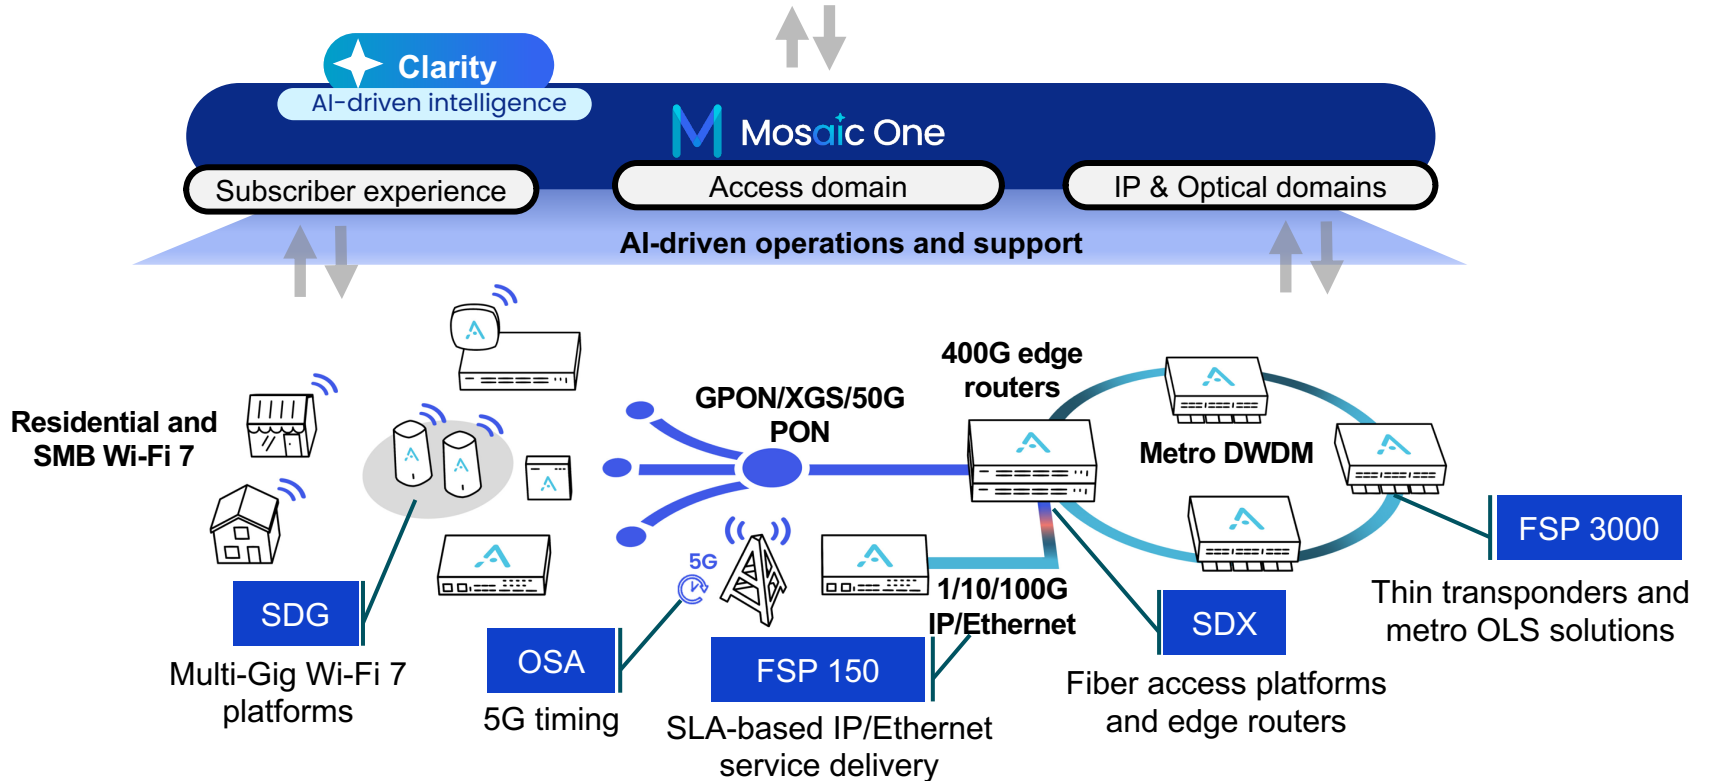

Switzerland
(Neuchatel)

Oscillquartz HQ (synchronization and timing), R&D and operations

The background features a series of glowing blue lines that form a continuous, wavy path across the frame. The lines are composed of many thin, parallel strands, creating a sense of depth and movement. The path starts on the left, curves upwards and then downwards, and continues towards the right. The overall aesthetic is futuristic and digital.

Que fait Adtran ?

Nos Solutions

Des réseaux intégrés en fibre optique, géré avec l'IA

L'IA distribuée à grande échelle

Agentic AI workloads – customer premise or network edge

Network to cloud interconnect – 4x100G LR4 to 400G for cloud handoff